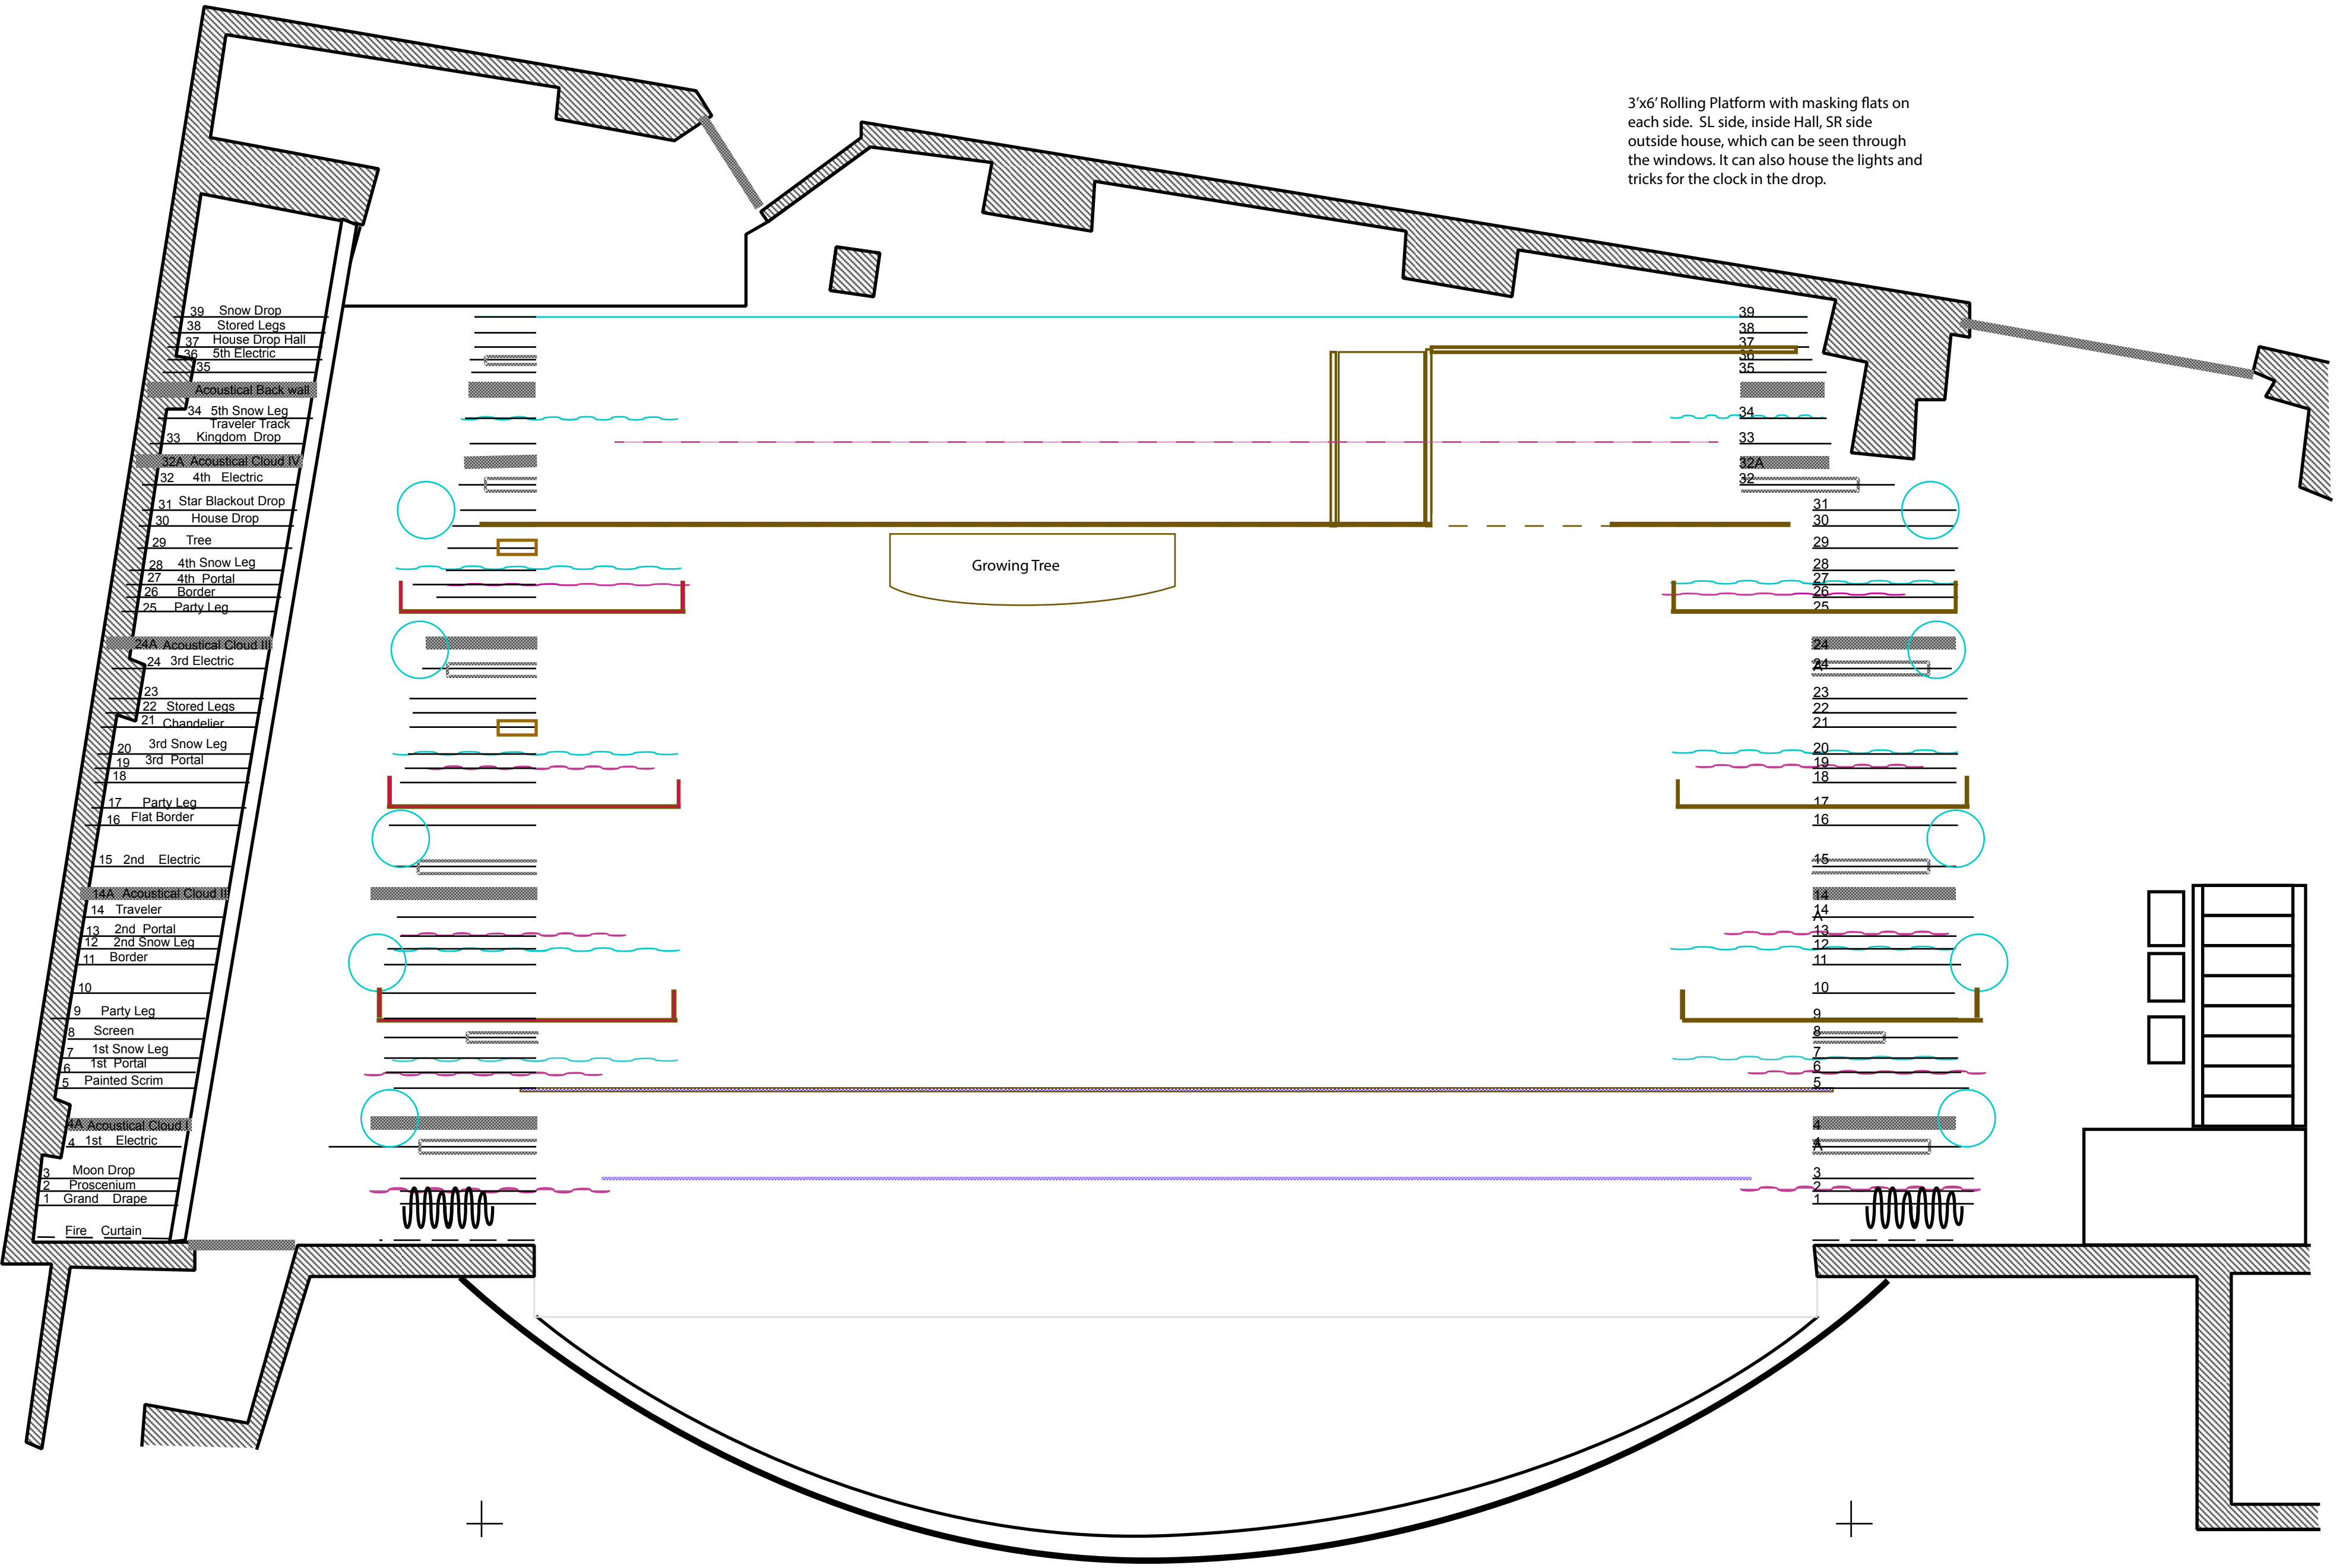

3'x6' Rolling Platform with masking flats on each side. SL side, inside Hall, SR side outside house, which can be seen through the windows. It can also house the lights and tricks for the clock in the drop.

Key - Turquoise - Snowland  
 Pink - Sugar Plum Kingdom  
 Brown- New House  
 Purple - Moon/Snowdrop  
 & Proscenium  
 Black- Legs

*Nutcracker*

All Sets • Ground Plan • Ballet Northwest  
 Washington Center for the Performing Arts • Main Stage  
 Design by Jill Carter • Scale 1/8" = 1'-0" • 9/27/13